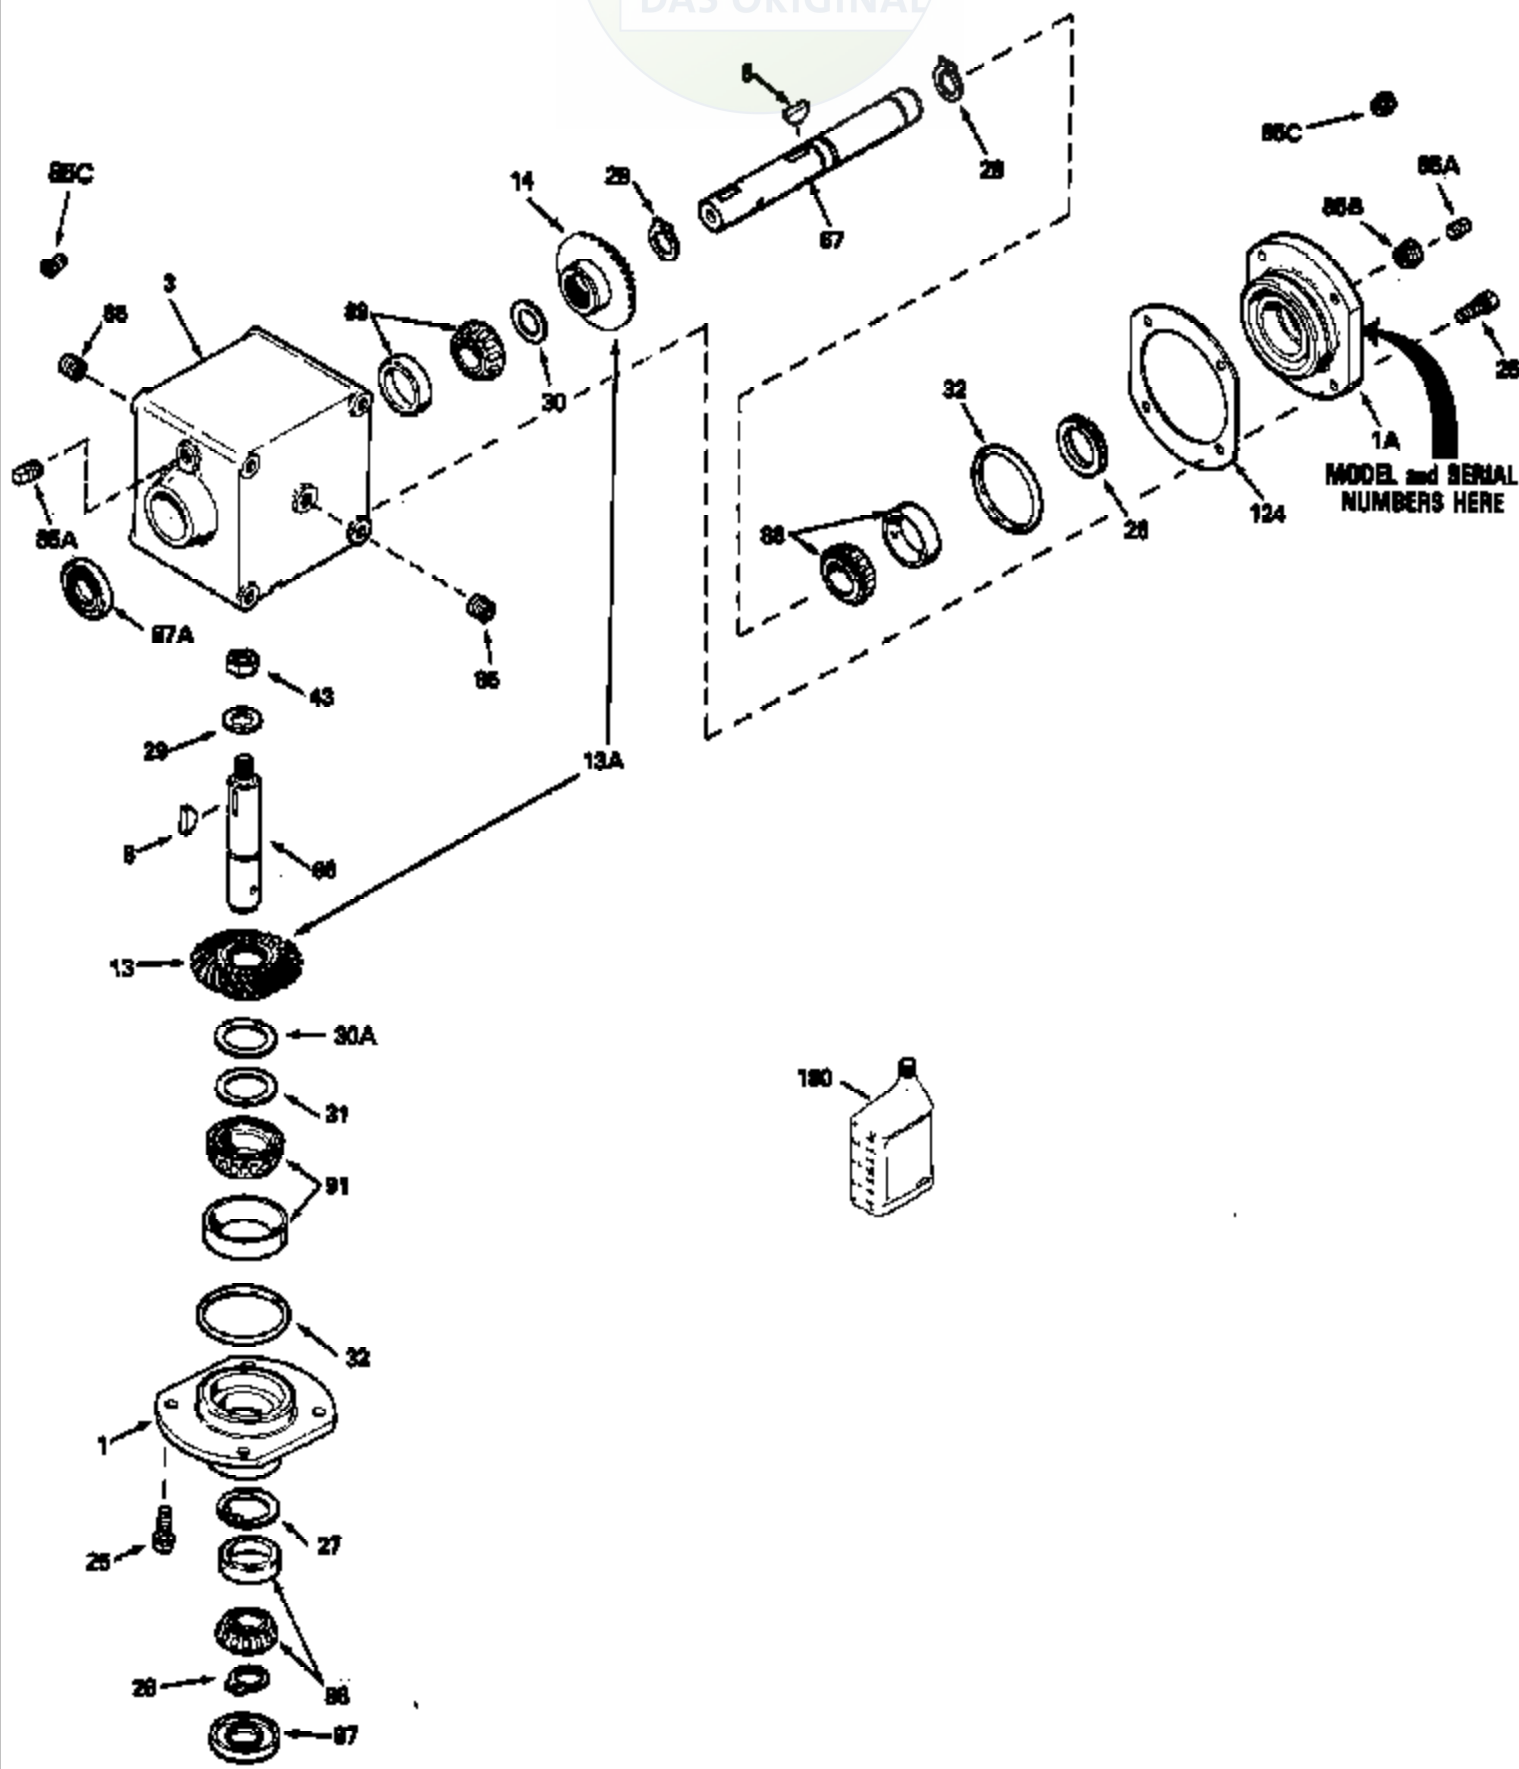

JOIST
DAS ORIGINAL

ILLUSTRATION SHOWS TYPICAL PARTS ONLY. ORDER BY PART NUMBER. PARTS NOT LISTED ARE SUPPLIED BY OEM.

Ref #	Part Number	Qty	Description
1	786104A		Retainer Cap
1A	786106		Retainer Cap
3	770076		Right Angle Drive Housing
8	792114		Woodruff Key No. 807
13	778167		Bevel Gear (25 teeth)
14	778171		Bevel Gear (26 teeth)
25	792037		Screw, 5/16-18 x 1"
26	780137		Load Ring
27	792112		Retaining Ring
28	792113		Retaining Ring
29	792115		Flat Washer
30	780131		Shim
31	780138	1100-1100-047	Shim Page 2 of 2
32	788063	Peerless	"O" Ring
43	792110A		Hex Jam Nut, 3/4-16
66	776254		Input Shaft (5.48" long)
67	776223		Output Shaft (7-1/4" long)
85A	792039		Pipe Plug, 1/8"
85	792116		Pipe Plug, 1/4-18
87	788064		Oil Seal
87A	788065		Oil Seal
88	780132		Bearing & Cup Ass'y (SEE REPAIR MANUA L)
89	780132		Bearing & Cup Ass'y (SEE REPAIR MANUA L)
91	780134		Bearing & Cup Ass'y (SEE REPAIR MANUA L)
124	780136		Retainer Cap Shim
180	730229A		Gear Oil 80W90